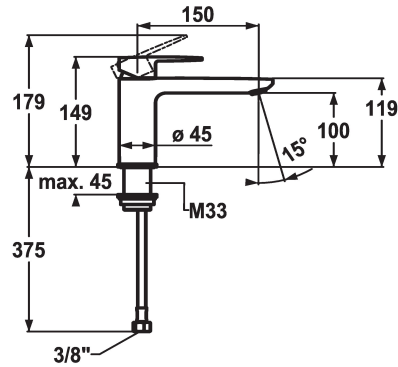

## KWC ELLA Lever mixer - Basin - CoolFix

Modell-Linie: ELLA | 12.381.072.000FL  
Taps | Manual taps

### KWC-No.

**124298**  
chromeline, A 150, flexible connection hoses, with pop-up valve

**124299**  
chromeline, A 150, flexible connection hoses, without pop-up valve

- \* Lever mixer
- \* CoolFix - Cold water flow with a centered lever
- \* EcoProtect - water-saving device
- \* Fixed spout
- Neoperl® Perlator® Shorty
- \* OptimalSpace - ample space for washing or working
- \* KWC cartridge M 35 OP

### pop-up valve

with pop-up valve

without pop-up valve

- with ceramic discs
- flow rate and temperature continuously variable
- temperature limitation
- \* Flexible connection hoses 3/8"
- \* Fastening by means of threaded sleeve M33 x 1.5
- \* Mounting hole size ø35 mm

### Spare Parts

**KWC ELLA**  
Lever mixer - Basin - CoolFix

**Modell-Linie: ELLA | 12.381.072.000FL**  
Taps | Manual taps

**Cartridge M 35 OP**

---

**538331**  
Z.537.710

---