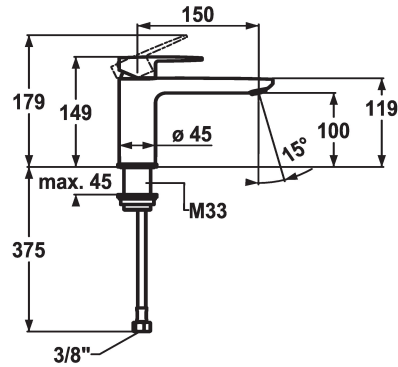

KWC ELLA

Lever mixer - Basin - CoolFix

Modell-Linie: ELLA | 12.381.072.000FL

Taps | Manual taps

KWC-No.

124298

chromeline, A 150, flexible connection hoses, with pop-up valve

124299

chromeline, A 150, flexible connection hoses, without pop-up valve

- Lever mixer
- CoolFix - Cold water flow with a centered lever
- EcoProtect - water-saving device
- Fixed spout
- Neoperl® Perlator® Shorty
- OptimalSpace - ample space for washing or working
- KWC cartridge M 35 OP

pop-up assembly

with pop-up valve

without pop-up valve

- with ceramic discs
- flow rate and temperature continuously variable
- temperature limitation
- Flexible connection hoses 3/8"
- Fastening by means of threaded sleeve M33 x 1.5
- Mounting hole size ø35 mm

Technical Data

Flow rate	5 l/min (3 bar)
pop-up assembly	without pop-up valve
Connection	Flexible connection hoses
Spout	fixed
Handling	top lever
Color code	chromeline
Installation type	Pillar installation
Faucet_typ	Lever mixer
Dimension Height	149
Energysaving	Coolfix
Acoustic group	I
Projection A	A 150
Energy label	A
Dimension Water outlet	100
material	Brass

Flow rate	5 l/min (3 bar)
pop-up assembly	without pop-up valve
Connection	Flexible connection hoses
Spout	fixed
Handling	top lever
Color code	chromeline
Installation type	Pillar installation
Faucet_typ	Lever mixer
Dimension Height	149
Energysaving	Coolfix
Acoustic group	I
Projection A	A 150
Energy label	A
Dimension Water outlet	100
material	Brass

Spare Parts