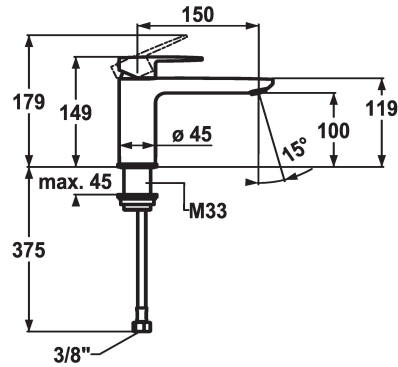

KWC ELLA

Lever mixer - Basin - CoolFix

Modell-Linie: ELLA | 12.381.072.000FL

Taps | Manual taps

KWC-No.

124298
chromeline, A 150, flexible connection hoses, with pop-up valve

124299
chromeline, A 150, flexible connection hoses, without pop-up valve

Pop-up_valve

with pop-up valve

without pop-up valve

- with ceramic discs
- flow rate and temperature continuously variable
- temperature limitation
- * Flexible connection hoses 3/8"
- * Fastening by means of threaded sleeve M33 x 1.5
- * Mounting hole size ø35 mm

Technical Data

Flow rate
Pop-up_valve
Connection
Spout
Handling
Color code
Installation_type
Faucet_typ
Dimension Height
Energysaving
G_Acoustic group
Projection_A
Energy Label
Dimension Water outlet
material

5 l/min (3 bar)
without pop-up valve
Flexible connection hoses
fixed
top lever
chrome
Pillar installation
Lever mixer
149
Coolfix
I
A 150
A
100
Brass

KWC ELLA

Lever mixer - Basin - CoolFix

Modell-Linie: ELLA | 12.381.072.000FL