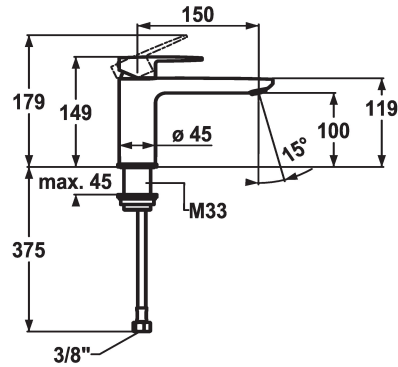

KWC ELLA

Lever mixer - Basin - CoolFix

Modell-Linie: ELLA | 12.381.072.000FL

Umyvadlové armatury | Hydraulické armatury

KWC-No.

124298

chromeline, A 150, flexible connection hoses, with pop-up valve

124299

chromeline, A 150, flexible connection hoses, without pop-up valve

- * Lever mixer
- * CoolFix - Cold water flow with a centered lever
- * EcoProtect - water-saving device
- * Fixed spout
- Neoperl® Perlator® Shorty
- * OptimalSpace - ample space for washing or working
- * KWC cartridge M 35 OP

ABCD

mit_Ablaufgarnitur

ohne_Ablaufgarnitur

- with ceramic discs
- flow rate and temperature continuously variable
- temperature limitation
- * Flexible connection hoses 3/8"
- * Fastening by means of threaded sleeve M33 x 1.5
- * Mounting hole size ø35 mm

KWC ELLA

Lever mixer - Basin - CoolFix

Modell-Linie: ELLA | 12.381.072.000FL

Umyvadlové armatury | Hydraulické armatury

Cartridge M 35 OP

538331
Z.537.710
