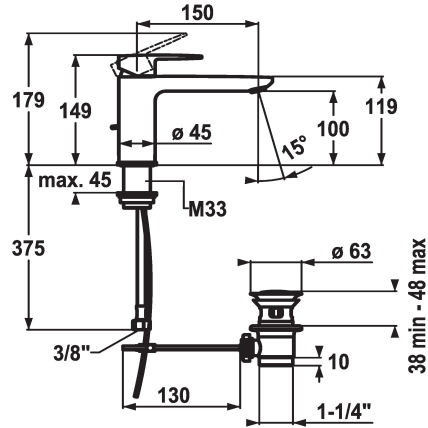

KWC ELLA

Lever mixer - Basin - CoolFix

Modell-Linie: ELLA | 12.381.032.000FL

Taps | Manual taps

KWC-No.

124298

chromeline, A 150, flexible connection hoses, with pop-up valve

124299

pop-up valve

with pop-up valve

without pop-up valve

- with ceramic discs
- flow rate and temperature continuously variable
- temperature limitation
- * Flexible connection hoses 3/8"
- * Fastening by means of threaded sleeve M33 x 1.5
- * Mounting hole size ø35 mm

Technical Data

Flow rate
pop-up valve
Connection
Spout
Handling
Color code
Installation type
Faucet_typ
Measure Height
Energysaving
Acoustic group
Projection A
Energy label
Dimension Water outlet
material

5 l/min (3 bar)
with pop-up valve
Flexible connection hoses
fixed
top lever
chromeline
Pillar installation
Lever mixer
149
Coolfix
I
A 150
A
100
Brass

Spare Parts

KWC ELLA

Lever mixer - Basin - CoolFix

Modell-Linie: ELLA | 12.381.032.000FL