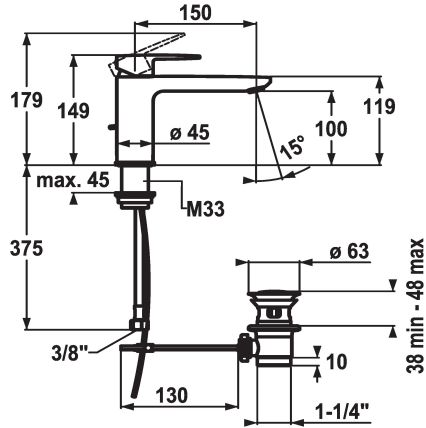

## KWC ELLA

Lever mixer - Basin - CoolFix

Modell-Linie: ELLA | 12.381.032.000FL  
Taps | Manual taps

### KWC-No.

**124298**

chromeline, A 150, flexible connection hoses, with pop-up valve

**124299**

chromeline, A 150, flexible connection hoses, without pop-up valve

- \* Lever mixer
- \* CoolFix - Cold water flow with a centered lever
- \* EcoProtect - water-saving device
- \* Fixed spout
- Neoperl® Perlator® Shorty
- \* OptimalSpace - ample space for washing or working
- \* KWC cartridge M 35 OP

### Pop-up\_valve

with pop-up valve

without pop-up valve

- with ceramic discs
- flow rate and temperature continuously variable
- temperature limitation
- \* Flexible connection hoses 3/8"
- \* Fastening by means of threaded sleeve M33 x 1.5
- \* Mounting hole size ø35 mm