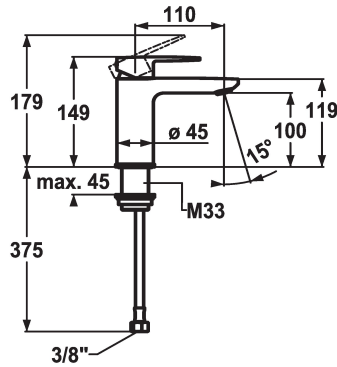

KWC ELLA

Lever mixer - Basin - CoolFix

Modell-Linie: ELLA | 12.381.071.000FL

Kranar | Hydraulické armatúry

KWC-No.

124294

chromeline, A 110, flexible connection hoses, with pop-up valve

124295

ATT-KWC-ABLAUFGARNITUR

mit_Ablaufgarnitur

ohne_Ablaufgarnitur

- with ceramic discs
- flow rate and temperature continuously variable
- temperature limitation
- * Flexible connection hoses 3/8"
- * Fastening by means of threaded sleeve M33 x 1.5
- * Mounting hole size ø35 mm

Technical Data

A_Spout_Spray

5 l/min (3 bar)

ATT-KWC-ABLAUFGARNITUR

ohne_Ablaufgarnitur

Connection

Flexible_Anschlusschläuche

ATT-KWC-AUSLAUF

KWC ELLA

Lever mixer - Basin - CoolFix

Modell-Linie: ELLA | 12.381.071.000FL

Kranar | Hydraulické armatury

Cartridge M 35 OP

538331
Z.537.710
