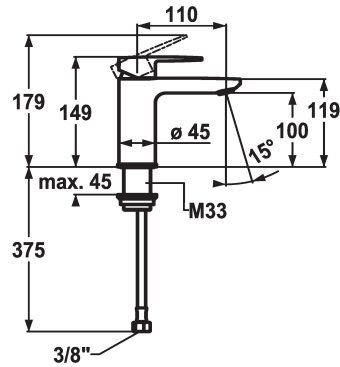

KWC ELLA

Lever mixer - Basin - CoolFix

Modell-Linie: ELLA | 12.381.071.000FL

Hanat | Käsikäyttöiset hanat

KWC-No.

124294

chromeline, A 110, flexible connection hoses, with pop-up valve

124295

chromeline, A 110, flexible connection hoses, without pop-up valve

- * Lever mixer
- * CoolFix - Cold water flow with a centered lever
- * EcoProtect - water-saving device
- * Fixed spout
- * Neoperl® Perlator® Shorty
- * KWC cartridge M 35 OP

ATT-KWC- ABLAUFGARNITUR

mit_Ablaufgarnitur

ohne_Ablaufgarnitur

- with ceramic discs
- flow rate and temperature continuously variable
- temperature limitation
- * Flexible connection hoses 3/8"
- * Fastening by means of threaded sleeve M33 x 1.5
- * Mounting hole size ø35 mm

Faucet_typ

Measure_Height

ATT-KWC-ENERGIESPAREN

G_Acoustic group

Projection_A

EnergyLabelCH

ATT-KWC-MASS-WASSERAUSTRITT

Materiaali