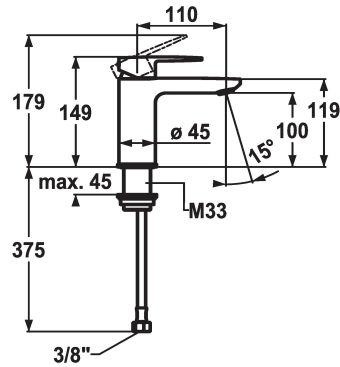

KWC ELLA

Lever mixer - Basin - CoolFix

Modell-Linie: ELLA | 12.381.071.000FL

Taps | Manual taps

KWC-No.

124294

chromeline, A 110, flexible connection hoses, with pop-up valve

124295

Pop-up_valve

with pop-up valve

without pop-up valve

- with ceramic discs
- flow rate and temperature continuously variable
- temperature limitation
- * Flexible connection hoses 3/8"
- * Fastening by means of threaded sleeve M33 x 1.5
- * Mounting hole size ø35 mm

Technical Data

Flow rate
Pop-up_valve
Connection
Spout
Handling
Color code
Installation_type
Faucet_typ
Dimension Height
Energysaving
G_Acoustic_group
Projection_A
Energy Label
Dimension Water outlet
material

5 l/min (3 bar)
without pop-up valve
Flexible connection hoses
fixed
top lever
chrome
Pillar installation
Lever mixer
149
Coolfix
I
A 110
A
100
Brass

Spare Parts

KWC ELLA

Lever mixer - Basin - CoolFix

Modell-Linie: ELLA | 12.381.071.000FL