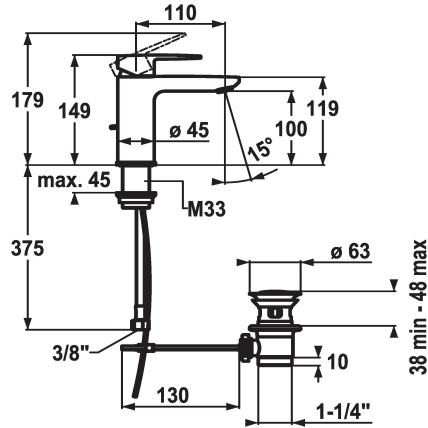

KWC ELLA

Lever mixer - Basin - CoolFix

Modell-Linie: ELLA | 12.381.031.000FL

Kranar | Hydraulické armatury

KWC-No.

124294

chromeline, A 110, flexible connection hoses, with pop-up valve

124295

ATT-KWC-ABLAUFGARNITUR

mit_Ablaufgarnitur

ohne_Ablaufgarnitur

- with ceramic discs
- flow rate and temperature continuously variable
- temperature limitation
- * Flexible connection hoses 3/8"
- * Fastening by means of threaded sleeve M33 x 1.5
- * Mounting hole size ø35 mm

Technical Data

A_Spout_Spray
ATT-KWC-ABLAUFGARNITUR
Connection
ATT-KWC-AUSLAUF
Handling
ATT-KWC-FARBCODE
Installation_type
Faucet_typ
Measure_Height
ATT-KWC-ENERGIESPAREN
G_Acoustic group
Projection_A
EnergyLabelCH
ATT-KWC-MASS-WASSERAUSTRITT
Material

5 l/min (3 bar)
mit_Ablaufgarnitur
Flexible_Anschlusschläuche
fest
topbedient
chromeline
Standmontage
Hebelmischer
149
Coolfix
I
A110
A
100
Mässing

Reservdelar

KWC ELLA

Lever mixer - Basin - CoolFix

Modell-Linie: ELLA | 12.381.031.000FL
Kranar | Hydraulické armatury