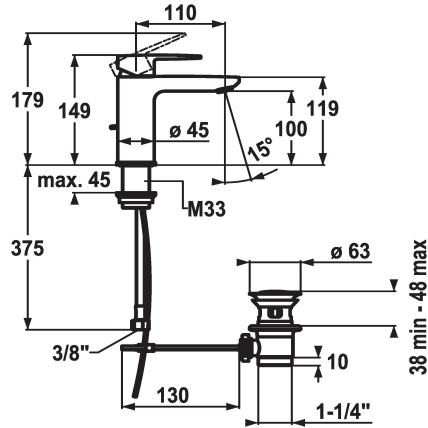

## KWC ELLA

Lever mixer - Basin - CoolFix

Modell-Linie: ELLA | 12.381.031.000FL

Armatura umywalkowa | Armatura jednouchwytowa

### KWC-No.

**124294**

chromeline, A 110, flexible connection hoses, with pop-up valve

**124295**

chromeline, A 110, flexible connection hoses, without pop-up valve

- \* Lever mixer
- \* CoolFix - Cold water flow with a centered lever
- \* EcoProtect - water-saving device
- \* Fixed spout
- Neoperl® Perlator® Shorty
- \* KWC cartridge M 35 OP

### ATT-KWC-ABLAUFGARNITUR

mit\_Ablaufgarnitur

ohne\_Ablaufgarnitur

- with ceramic discs
- flow rate and temperature continuously variable
- temperature limitation
- \* Flexible connection hoses 3/8"
- \* Fastening by means of threaded sleeve M33 x 1.5
- \* Mounting hole size ø35 mm

### Dane techniczne

A_Spout_Spray
ATT-KWC-ABLAUFGARNITUR
Connection
ATT-KWC-AUSLAUF
Handling
ATT-KWC-FARBCODE
Installation_type
Faucet_typ
Dimension Height
ATT-KWC-ENERGIESPAREN
G_Acoustic group
Projection_A
EnergyLabelCH
ATT-KWC-MASS-WASSERAUSTRITT
Material