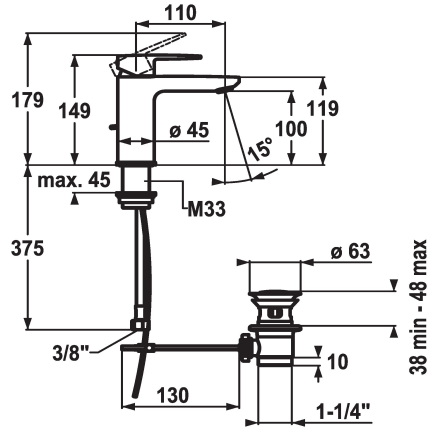

## KWC ELLA

Lever mixer - Basin - CoolFix

Modell-Linie: ELLA | 12.381.031.000FL

Hanat | Käsi­käyt­toiset hanat

### KWC-No.

**124294**

chromeline, A 110, flexible connection hoses, with pop-up valve

**124295**

chromeline, A 110, flexible connection hoses, without pop-up valve

- \* Lever mixer
- \* CoolFix - Cold water flow with a centered lever
- \* EcoProtect - water-saving device
- \* Fixed spout
- \* Neoperl® Perlator® Shorty
- \* KWC cartridge M 35 OP

### ATT-KWC-ABLAUFGARNITUR

mit\_Ablaufgarnitur

ohne\_Ablaufgarnitur

- with ceramic discs
- flow rate and temperature continuously variable
- temperature limitation
- \* Flexible connection hoses 3/8"
- \* Fastening by means of threaded sleeve M33 x 1.5
- \* Mounting hole size ø35 mm

Faucet\_typ

Measure\_Height

ATT-KWC-ENERGIESPAREN

G\_Acoustic group

Projection\_A

EnergyLabelCH

ATT-KWC-MASS-WASSERAUSTRITT

Materiaali