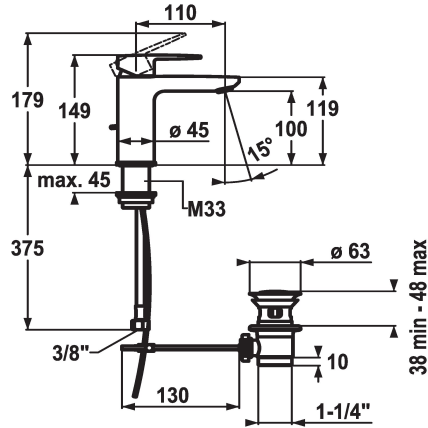

## KWC ELLA

Lever mixer - Basin - CoolFix

Modell-Linie: ELLA | 12.381.031.000FL

Taps | Manual taps

### KWC-No.

**124294**  
chromeline, A 110, flexible connection hoses, with pop-up valve

**124295**  
chromeline, A 110, flexible connection hoses, without pop-up valve

- \* Lever mixer
- \* CoolFix - Cold water flow with a centered lever
- \* EcoProtect - water-saving device
- \* Fixed spout
- Neoperl® Perlator® Shorty
- \* KWC cartridge M 35 OP

### pop-up valve

with pop-up valve

without pop-up valve

- with ceramic discs
- flow rate and temperature continuously variable
- temperature limitation
- \* Flexible connection hoses 3/8"
- \* Fastening by means of threaded sleeve M33 x 1.5
- \* Mounting hole size ø35 mm

### Spare Parts

**KWC ELLA**  
Lever mixer - Basin - CoolFix

**Modell-Linie: ELLA | 12.381.031.000FL**  
Taps | Manual taps

**Cartridge M 35 OP**

---

**538331**  
Z.537.710

---