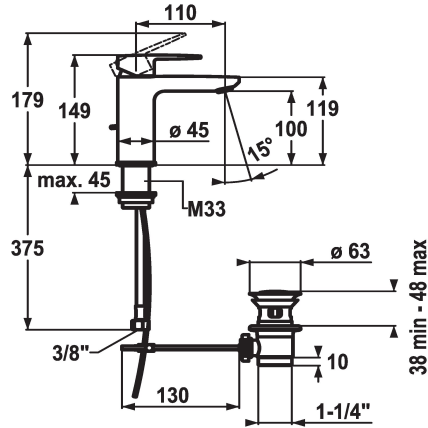

KWC ELLA

Lever mixer - Basin - CoolFix

Modell-Linie: ELLA | 12.381.031.000FL

Taps | Manual taps

KWC-No.

124294
chromeline, A 110, flexible connection hoses, with pop-up valve

124295
chromeline, A 110, flexible connection hoses, without pop-up valve

without pop-up valve

- with ceramic discs
- flow rate and temperature continuously variable
- temperature limitation
- * Flexible connection hoses 3/8"
- * Fastening by means of threaded sleeve M33 x 1.5
- * Mounting hole size ø35 mm

Technical Data

Flow rate
Pop-up_valve
Connection
Spout
Handling
Color code
Installation_type
Faucet_typ
Dimension Height
Energysaving
G_Acoustic_group
Projection_A
Energy Label
Dimension Water outlet
material

5 l/min (3 bar)
with pop-up valve
Flexible connection hoses
fixed
top lever
chrome
Pillar installation
Lever mixer
149
Coolfix
I
A 110
A
100
Brass

Spare Parts

KWC ELLA
Lever mixer - Basin - CoolFix

Modell-Linie: ELLA | 12.381.031.000FL
Taps | Manual taps