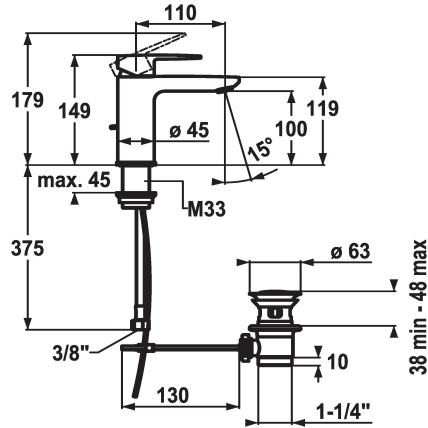

## KWC ELLA

Lever mixer - Basin - CoolFix

Modell-Linie: ELLA | 12.381.031.000FL

Umyvadlové armatury | Hydraulické armatury

### KWC-No.

**124294**

chromeline, A 110, flexible connection hoses, with pop-up valve

**124295**

chromeline, A 110, flexible connection hoses, without pop-up valve

- \* Lever mixer
- \* CoolFix - Cold water flow with a centered lever
- \* EcoProtect - water-saving device
- \* Fixed spout
- Neoperl® Perlator® Shorty
- \* KWC cartridge M 35 OP

### ABCD

mit\_Ablaufgarnitur

ohne\_Ablaufgarnitur

- with ceramic discs
- flow rate and temperature continuously variable
- temperature limitation
- \* Flexible connection hoses 3/8"
- \* Fastening by means of threaded sleeve M33 x 1.5
- \* Mounting hole size ø35 mm

Faucet\_typ

Measure\_Height

ATT-KWC-ENERGIESPAREN

G\_Acoustic\_group

Projection\_A

EnergyLabelCH

ATT-KWC-MASS-WASSERAUSTRITT

Materiál