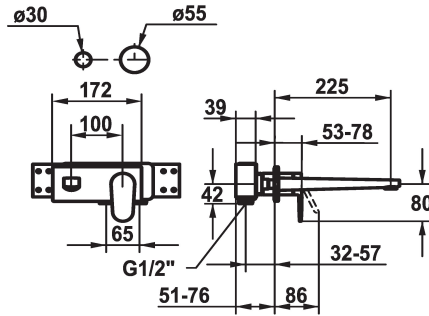

KWC ELLA Trim kit - Lever mixer - Basin

Modell-Linie: ELLA | 11.382.034.000
Kranar | Hydraulické armatúry

KWC-No.

124290
chromeline, A 175, Trim kit

124291
chromeline, A 225, Trim kit

- * Trim kit Lever mixer
- * Fixed spout
- Neoperl® Perlator® Shorty
- * OptimalSpace - ample space for washing or working
- * KWC cartridge M 35 H
- with ceramic discs

Projection_A

A175

A225

- flow rate and temperature continuously variable
- * To be ordered separately:
- Unit for concealed installation ½" 39.001.401.931
- * To be ordered separately (optional or if necessary):
- Extension set 20 mm Z.536.333

Technical Data

A_Spout_Spray
ATT-KWC-AUSLAUF
Diameter
Handling
ATT-KWC-FARBCODE
Installation_type
Faucet_typ
G_Acoustic group
ATT-KWC-UNTERPUTZ
Projection_A
EnergyLabelCH
Material

5 l/min (3 bar)
fest
173x74
frontbedient
chromeline
Väggmontering
Hebelmischer
I
FM-Set
A225
B
Mässing

Nödvändiga tillbehör

KWC ELLA

Trim kit - Lever mixer - Basin

Modell-Linie: ELLA | 11.382.034.000

Kranar | Hydraulické armatury

Concealed unit

124315

39.001.401.931