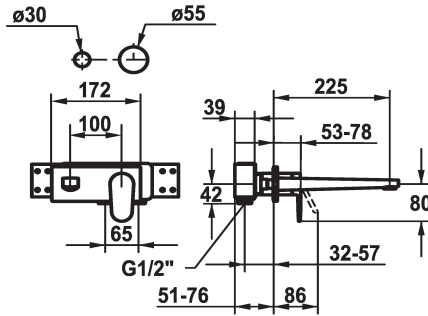

## KWC ELLA

Trim kit - Lever mixer - Basin

Modell-Linie: ELLA | 11.382.034.000

Armatura umywalkowa | Armatura jednouchwytywa

### KWC-No.

**124290**  
chromeline, A 175, Trim kit

**124291**  
chromeline, A 225, Trim kit

- \* Trim kit Lever mixer
- \* Fixed spout
- Neoperl® Perlator® Shorty
- \* OptimalSpace - ample space for washing or working
- \* KWC cartridge M 35 H
- with ceramic discs

### Projection\_A

A175

A225

- flow rate and temperature continuously variable
- \* To be ordered separately:
- Unit for concealed installation ½" 39.001.401.931
- \* To be ordered separately (optional or if necessary):
- Extension set 20 mm Z.536.333

G\_Acoustic group

ATT-KWC-UNTERPUTZ

Projection\_A

EnergyLabelCH

Materiał

5 l/min (3 bar)

fest

173x74