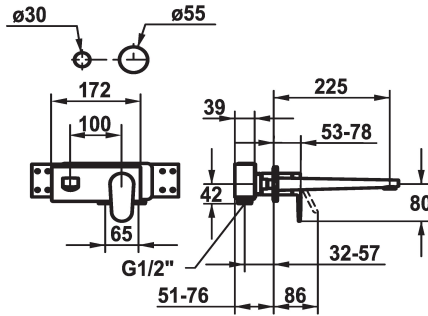

KWC ELLA

Trim kit - Lever mixer - Basin

Modell-Linie: ELLA | 11.382.034.000

Hanat | Käsikäyttöiset hanat

KWC-No.

124290
chromeline, A 175, Trim kit

124291
chromeline, A 225, Trim kit

- * Trim kit Lever mixer
- * Fixed spout
- Neoperl® Perlator® Shorty
- * OptimalSpace - ample space for washing or working
- * KWC cartridge M 35 H
- with ceramic discs

Projection_A

A175

A225

- flow rate and temperature continuously variable
- * To be ordered separately:
- Unit for concealed installation ½" 39.001.401.931
- * To be ordered separately (optional or if necessary):
- Extension set 20 mm Z.536.333

Tekniset tiedot

A_Spout_Spray

Spout

Halkaisija

Handling

ATT-KWC-FARBCODE

Installation_type

Faucet_typ