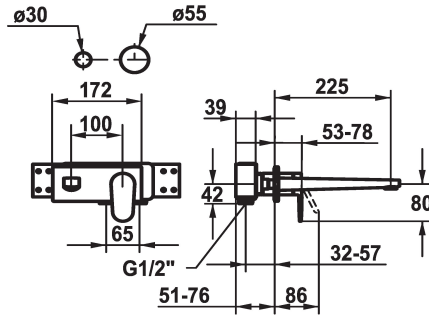

KWC ELLA Trim kit - Lever mixer - Basin

Modell-Linie: ELLA | 11.382.034.000
Taps | Manual taps

KWC-No.

124290
chromeline, A 175, Trim kit

124291
chromeline, A 225, Trim kit

- * Trim kit Lever mixer
- * Fixed spout
- Neoperl® Perlator® Shorty
- * OptimalSpace - ample space for washing or working
- * KWC cartridge M 35 H
- with ceramic discs

Projection A

A 175

A 225

- flow rate and temperature continuously variable
- * To be ordered separately:
- Unit for concealed installation ½" 39.001.401.931
- * To be ordered separately (optional or if necessary):
- Extension set 20 mm Z.536.333

Technical Data

Flow rate
Spout
Diameter
Handling
Color code
Installation type
Faucet_typ
Acoustic group
Concealed unit
Projection A
Energy label
material

5 l/min (3 bar)
fixed
173 x 74
front lever
chromeline
Wall mounted
Lever mixer
I
Trim kit
A 225
B
Brass

Mandatory Accessories

KWC ELLA

Trim kit - Lever mixer - Basin

Modell-Linie: ELLA | 11.382.034.000

Taps | Manual taps

Concealed unit

124315

39.001.401.931