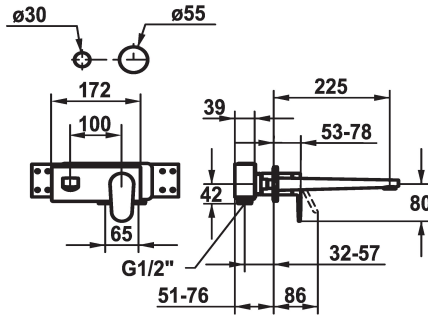

KWC ELLA Trim kit - Lever mixer - Basin

Modell-Linie: ELLA | 11.382.034.000
Taps | Manual taps

KWC-No.

124290
chromeline, A 175, Trim kit

124291
chromeline, A 225, Trim kit

- * Trim kit Lever mixer
- * Fixed spout
- Neoperl® Perlator® Shorty
- * OptimalSpace - ample space for washing or working
- * KWC cartridge M 35 H
- with ceramic discs

Projection A

A 175

A 225

- flow rate and temperature continuously variable
- * To be ordered separately:
- Unit for concealed installation ½" 39.001.401.931
- * To be ordered separately (optional or if necessary):
- Extension set 20 mm Z.536.333

Technical Data

Flow rate
Spout
Diameter
Handling
Color code
Installation type
Faucet_typ
Acoustic group
Concealed unit
Projection A
Energy label
material

5 l/min (3 bar)
fixed
173 x 74
front lever
chromeline
Wall mounted
Lever mixer
I
Trim kit
A 225
B
Brass

Mandatory Accessories

KWC ELLA

Trim kit - Lever mixer - Basin

Modell-Linie: ELLA | 11.382.034.000

Taps | Manual taps

Concealed unit

124315

39.001.401.931