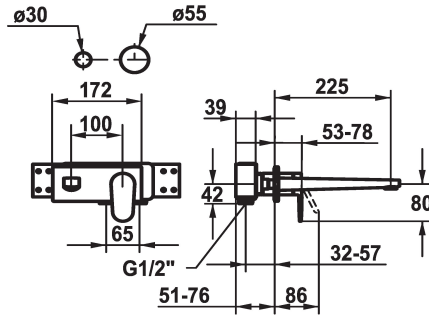

KWC ELLA Trim kit - Lever mixer - Basin

Modell-Linie: ELLA | 11.382.034.000
Taps | Manual taps

KWC-No.

124290
chromeline, A 175, Trim kit

124291
chromeline, A 225, Trim kit

- * Trim kit Lever mixer
- * Fixed spout
- Neoperl® Perlator® Shorty
- * OptimalSpace - ample space for washing or working
- * KWC cartridge M 35 H
- with ceramic discs

Projection_A

A 175

A 225

- flow rate and temperature continuously variable
- * To be ordered separately:
- Unit for concealed installation ½" 39.001.401.931
- * To be ordered separately (optional or if necessary):
- Extension set 20 mm Z.536.333

Technical Data

Flow rate
Spout
Diameter
Handling
Color_code
Installation_type
Faucet_typ
G_Acoustic group
Concealed_unit
Projection_A
Energy Label
material

5 l/min (3 bar)
fixed
173 x 74
front lever
chrome
Wall mounted
Lever mixer
I
Trim kit
A 225
B
Brass

Mandatory Accessories

KWC ELLA

Trim kit - Lever mixer - Basin

Modell-Linie: ELLA | 11.382.034.000

Taps | Manual taps

Concealed unit

124315

39.001.401.931