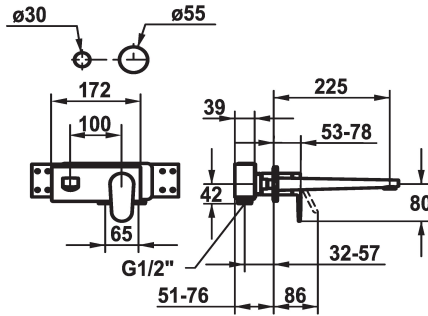

KWC ELLA

Trim kit - Lever mixer - Basin

Modell-Linie: ELLA | 11.382.034.000

Umyvadlové armatury | Hydraulické armatury

KWC-No.

124290
chromeline, A 175, Trim kit

124291
chromeline, A 225, Trim kit

- * Trim kit Lever mixer
- * Fixed spout
- Neoperl® Perlator® Shorty
- * OptimalSpace - ample space for washing or working
- * KWC cartridge M 35 H
- with ceramic discs

Projection_A

A175

A225

- flow rate and temperature continuously variable
- * To be ordered separately:
- Unit for concealed installation ½" 39.001.401.931
- * To be ordered separately (optional or if necessary):
- Extension set 20 mm Z.536.333

G_Acoustic group

ATT-KWC-UNTERPUTZ

Projection_A

EnergyLabelCH

Materiál

5 l/min (3 bar)

fixovaná

173x74

mosaz

Nezbytné příslušenství

KWC ELLA

Trim kit - Lever mixer - Basin

Modell-Linie: ELLA | 11.382.034.000

Umyvadlové armatury | Hydraulické armatury

Concealed unit

124315