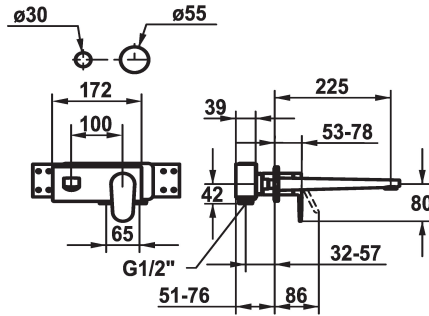

KWC ELLA Trim kit - Lever mixer - Basin

Modell-Linie: ELLA | 11.382.034.000
Taps | Manual taps

KWC-No.

124290
chromeline, A 175, Trim kit

124291
chromeline, A 225, Trim kit

- * Trim kit Lever mixer
- * Fixed spout
- Neoperl® Perlator® Shorty
- * OptimalSpace - ample space for washing or working
- * KWC cartridge M 35 H
- with ceramic discs

Projection_A

A 175

A 225

- flow rate and temperature continuously variable
- * To be ordered separately:
- Unit for concealed installation 1/2" 39.001.401.931
- * To be ordered separately (optional or if necessary):
- Extension set 20 mm Z.536.333

Technical Data

Flow rate
Spout
Diameter
Handling
Color code
Installation_type
Faucet_typ
G_Acoustic group
Concealed_unit
Projection_A
Energy Label
material

5 l/min (3 bar)
fixed
173 x 74
front lever
chrome
Wall mounted
Lever mixer
I
Trim kit
A 225
B
Brass

Mandatory Accessories

KWC ELLA

Trim kit - Lever mixer - Basin

Modell-Linie: ELLA | 11.382.034.000

Taps | Manual taps

Concealed unit

124315

39.001.401.931