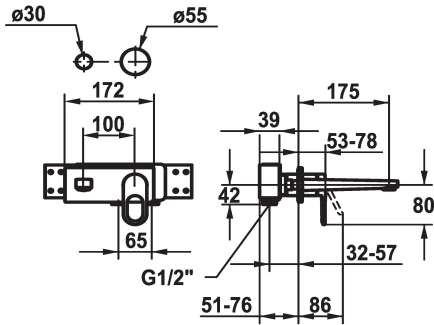

KWC ELLA

Trim kit - Lever mixer - Basin

Modell-Linie: ELLA | 11.382.033.000

Kranar | Hydraulické armatury

KWC-No.

124290
chromeline, A 175, Trim kit

124291
chromeline, A 225, Trim kit

- * Trim kit Lever mixer
- * Fixed spout
- Neoperl® Perlator® Shorty
- * OptimalSpace - ample space for washing or working
- * KWC cartridge M 35 H
- with ceramic discs

Projection_A

A175

A225

- flow rate and temperature continuously variable
- * To be ordered separately:
- Unit for concealed installation ½" 39.001.401.931
- * To be ordered separately (optional or if necessary):
- Extension set 20 mm Z.536.333

Technical Data

A_Spout_Spray

ATT-KWC-AUSLAUF

Diameter

Handling

ATT-KWC-FARBCODE

Installation_type

Faucet_typ

G_Acoustic group

ATT-KWC-UNTERPUTZ

Projection_A

EnergyLabelCH

Material

5 l/min (3 bar)

fest

173x74