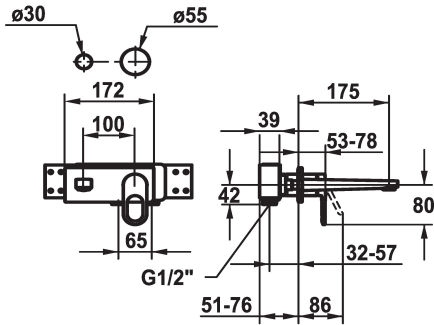

KWC ELLA

Trim kit - Lever mixer - Basin

Modell-Linie: ELLA | 11.382.033.000

Armatura umywalkowa | Armatura jednouchwytywa

KWC-No.

124290
chromeline, A 175, Trim kit

124291
chromeline, A 225, Trim kit

- * Trim kit Lever mixer
- * Fixed spout
- Neoperl® Perlator® Shorty
- * OptimalSpace - ample space for washing or working
- * KWC cartridge M 35 H
- with ceramic discs

Projection_A

A175

A225

- flow rate and temperature continuously variable
- * To be ordered separately:
- Unit for concealed installation ½" 39.001.401.931
- * To be ordered separately (optional or if necessary):
- Extension set 20 mm Z.536.333

Dane techniczne

A_Spout_Spray

ATT-KWC-AUSLAUF

średnicy

Handling

ATT-KWC-FARBCODE

Installation_type

Faucet_typ

G_Acoustic group

ATT-KWC-UNTERPUTZ

Projection_A

EnergyLabelCH

Materiał

5 l/min (3 bar)

fest

173x74