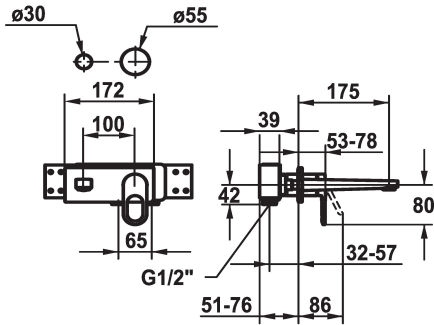

KWC ELLA

Trim kit - Lever mixer - Basin

Modell-Linie: ELLA | 11.382.033.000

Hanat | Käsi käyttöiset hanat

KWC-No.

124290
chromeline, A 175, Trim kit

124291
chromeline, A 225, Trim kit

- * Trim kit Lever mixer
- * Fixed spout
- Neoperl® Perlator® Shorty
- * OptimalSpace - ample space for washing or working
- * KWC cartridge M 35 H
- with ceramic discs

Projection_A

A175

A225

- flow rate and temperature continuously variable
- * To be ordered separately:
- Unit for concealed installation ½" 39.001.401.931
- * To be ordered separately (optional or if necessary):
- Extension set 20 mm Z.536.333

Tekniset tiedot

A_Spout_Spray

Spout

Halkaisija

Handling

ATT-KWC-FARBCODE

Installation_type

Faucet_typ

G_Acoustic group

ATT-KWC-UNTERPUTZ

Projection_A

EnergyLabelCH

Materiaali

IviCode

5 l/min (3 bar)

Kiinnitetty