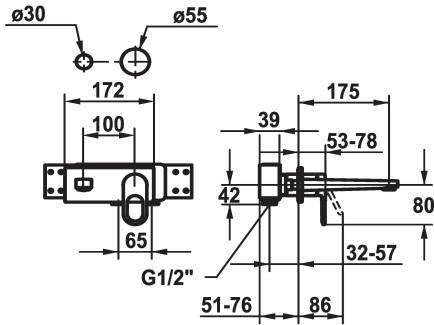

KWC ELLA Trim kit - Lever mixer - Basin

Modell-Linie: ELLA | 11.382.033.000
Taps | Manual taps

KWC-No.

124290
chromeline, A 175, Trim kit

124291
chromeline, A 225, Trim kit

- * Trim kit Lever mixer
- * Fixed spout
- Neoperl® Perlator® Shorty
- * OptimalSpace - ample space for washing or working
- * KWC cartridge M 35 H
- with ceramic discs

Projection A

A 175

A 225

- flow rate and temperature continuously variable
- * To be ordered separately:
- Unit for concealed installation ½" 39.001.401.931
- * To be ordered separately (optional or if necessary):
- Extension set 20 mm Z.536.333

Technical Data

Flow rate
Spout
Diameter
Handling
Color code
Installation type
Faucet_typ
Acoustic group
Concealed unit
Projection A
Energy label
material

5 l/min (3 bar)
fixed
173 x 74
front lever
chromeline
Wall mounted
Lever mixer
I
Trim kit
A 175
B
Brass

Mandatory Accessories

KWC ELLA

Trim kit - Lever mixer - Basin

Modell-Linie: ELLA | 11.382.033.000

Taps | Manual taps

Concealed unit

124315

39.001.401.931