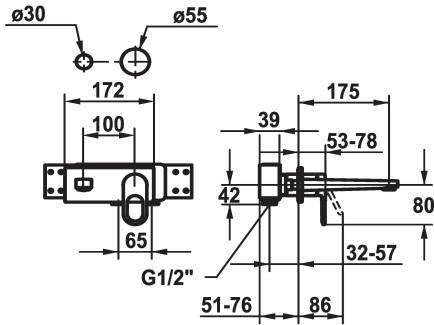

KWC ELLA Trim kit - Lever mixer - Basin

Modell-Linie: ELLA | 11.382.033.000
Taps | Manual taps

KWC-No.

124290
chromeline, A 175, Trim kit

124291
chromeline, A 225, Trim kit

- * Trim kit Lever mixer
- * Fixed spout
- Neoperl® Perlator® Shorty
- * OptimalSpace - ample space for washing or working
- * KWC cartridge M 35 H
- with ceramic discs

Projection_A

A 175

A 225

- flow rate and temperature continuously variable
- * To be ordered separately:
- Unit for concealed installation ½" 39.001.401.931
- * To be ordered separately (optional or if necessary):
- Extension set 20 mm Z.536.333

Technical Data

Flow rate
Spout
Diameter
Handling
Color code
Installation_type
Faucet_typ
G_Acoustic group
Concealed_unit
Projection_A
Energy Label
material

5 l/min (3 bar)
fixed
173 x 74
front lever
chrome
Wall mounted
Lever mixer
I
Trim kit
A 175
B
Brass

Mandatory Accessories

KWC ELLA

Trim kit - Lever mixer - Basin

Modell-Linie: ELLA | 11.382.033.000

Taps | Manual taps

Concealed unit

124315

39.001.401.931