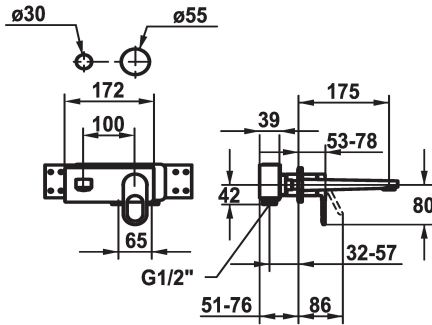

KWC ELLA

Trim kit - Lever mixer - Basin

Modell-Linie: ELLA | 11.382.033.000

Umyvadlové armatury | Hydraulické armatury

KWC-No.

124290
chromeline, A 175, Trim kit

124291
chromeline, A 225, Trim kit

- * Trim kit Lever mixer
- * Fixed spout
- Neoperl® Perlator® Shorty
- * OptimalSpace - ample space for washing or working
- * KWC cartridge M 35 H
- with ceramic discs

Projection_A

A175

A225

- flow rate and temperature continuously variable
- * To be ordered separately:
- Unit for concealed installation ½" 39.001.401.931
- * To be ordered separately (optional or if necessary):
- Extension set 20 mm Z.536.333

G_Acoustic group

ATT-KWC-UNTERPUTZ

Projection_A

EnergyLabelCH

Materiál

5 l/min (3 bar)

fixovaná

173x74

mosaz

Nezbytné příslušenství

KWC ELLA

Trim kit - Lever mixer - Basin

Modell-Linie: ELLA | 11.382.033.000

Umyvadlové armatury | Hydraulické armatury

Concealed unit

124315