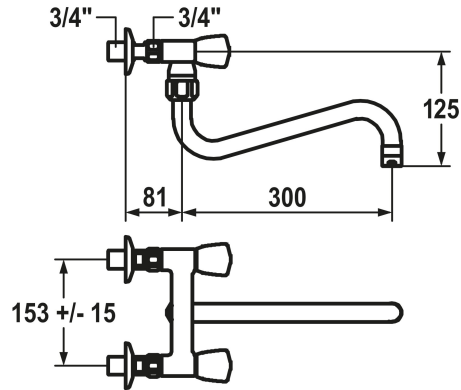

KWC GASTRO Two-handle mixer

Modell-Linie: GASTRO | K.24.42.13.000C86
Taps | Manual taps

KWC-No.

124036
chromeline, AD 153 +/- 15 mm, A 300

KWCGASTRO wall swivel A300 chrome, AD153 +/- 15

Technical Data

Flow rate
Color_code
Installation_type
Faucet_typ
Dimension Height
G_Acoustic group
Projection_A
Connection measure
Dimension Water outlet
material

120 l/min (3 bar)
chrome
Wall mounted
Two-handle mixer
33
U
A 300
153+/-15
190
Brass