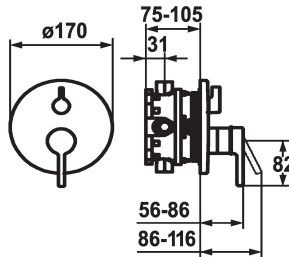

KWC WAMAS

Trim kit - Lever mixer - Tub

Modell-Linie: **SHOWERCULTURE** | 20.004.502.000

Showers | Exposed bath mixer

KWC-No.

124030

chromeline, Trim kit

124031

chromeline, Trim kit, with vacuum breaker

- * Trim kit with function unit
- * Outflow top and below
- * Turning handle for diverter
- * KWC cartridge M 35 H
- with ceramic discs
- flow rate and temperature continuously variable
- * Scope of delivery:

- Function unit, lever, cap, sleeve, cover plate, holder for escutcheon, diverter
- Fastening of the cover plate without screws
- * To be ordered separately:
- Unit for concealed installation KWC BLUEBOX®
- ½", without shut-off valve, 39.999.900.931
- ¾" (½"), with shut-off valve, 39.999.910.931

Technical Data

| |
|-------------------|
| Flow rate |
| Diameter |
| Handling |
| Color code |
| Installation type |
| Faucet_typ |
| Acoustic group |
| Concealed unit |
| Energy label |
| material |

| |
|------------------|
| 19 l/min (3 bar) |
| D170 |
| front lever |
| chromeline |
| Wall mounted |
| Lever mixer |
| I |
| Trim kit |
| C |
| Brass |