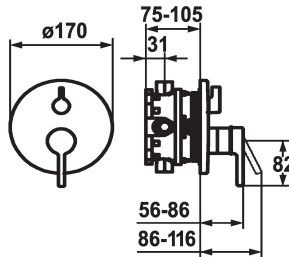

KWC WAMAS

Trim kit - Lever mixer - Tub

Modell-Linie: SHOWERCULTURE | 20.004.502.000

Showers | Exposed bath mixer

KWC-No.

124030
chromeline, Trim kit

124031
chromeline, Trim kit, with vacuum breaker

- * Trim kit with function unit
- * Outflow top and below
- * Turning handle for diverter
- * KWC cartridge M 35 H
- with ceramic discs
- flow rate and temperature continuously variable
- * Scope of delivery:

- Function unit, lever, cap, sleeve, cover plate, holder for escutcheon, diverter
- Fastening of the cover plate without screws
- * To be ordered separately:
- Unit for concealed installation KWC BLUEBOX®
- 1/2", without shut-off valve, 39.999.900.931
- 3/4" (1/2"), with shut-off valve, 39.999.910.931

Technical Data

Flow rate
Diameter
Handling
Color_code
Installation_type
Faucet_typ
G_Acoustic group
Concealed_unit
Energy Label
material

19 l/min (3 bar)
D170
front lever
chrome
Wall mounted
Lever mixer
I
Trim kit
C
Brass

Optional Accessories

KWC WAMAS

Trim kit - Lever mixer - Tub

Modell-Linie: **SHOWERCULTURE | 20.004.502.000**

Showers | Exposed bath mixer

BLUEBOX Alignment set

537593
Z.537.593

BLUEBOX Extension set 15 mm