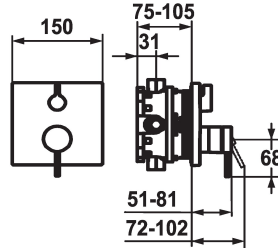

## KWC ZOE

Trim kit - Lever mixer - Tub

Modell-Linie: ZOE | 20.204.510.000

Suihkut ja suihkupaneelit | Allashanat

### KWC-No.

**124015**  
chromeline, Trim kit

**124016**  
chromeline, Trim kit, with vacuum breaker

- \* Trim kit with function unit
- \* Outflow top and below
- \* Turning handle for diverter
- \* KWC cartridge M 35 H
- with ceramic discs
- flow rate and temperature continuously variable
- \* Scope of delivery: