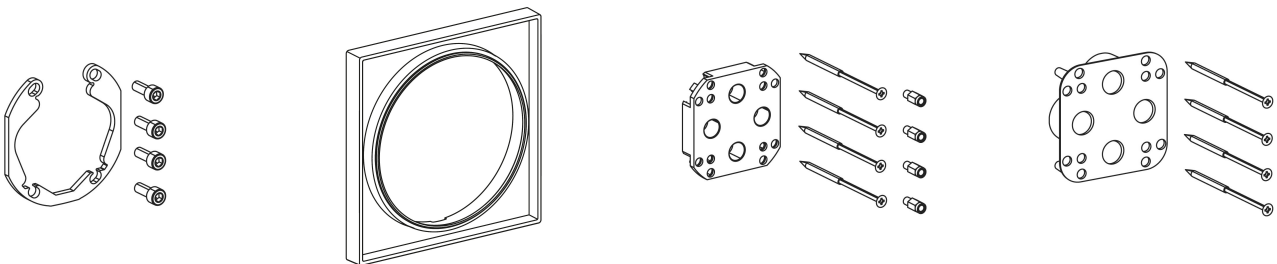

Optional Accessories