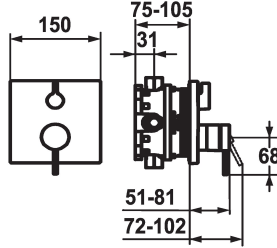

## KWC ZOE

Trim kit - Lever mixer - Tub

Modell-Linie: ZOE | 20.204.510.000

Showers | Exposed bath mixer

### KWC-No.

**124015**  
chromeline, Trim kit

**124016**  
chromeline, Trim kit, with vacuum breaker

### Concealed unit

Trim kit

Trim kit, with vacuum breaker

- \* Trim kit with function unit
- \* Outflow top and below
- \* Turning handle for diverter
- \* KWC cartridge M 35 H
- with ceramic discs
- flow rate and temperature continuously variable
- \* Scope of delivery:

### Technical Data

Flow rate
Diameter
Handling
Color code
Installation type
Faucet_typ
Acoustic group
Concealed unit
Energy label
material

19 l/min (3 bar)
150 x 150
front lever
chromeline
Wall mounted
Lever mixer
I
Trim kit, with vacuum breaker
C
Brass