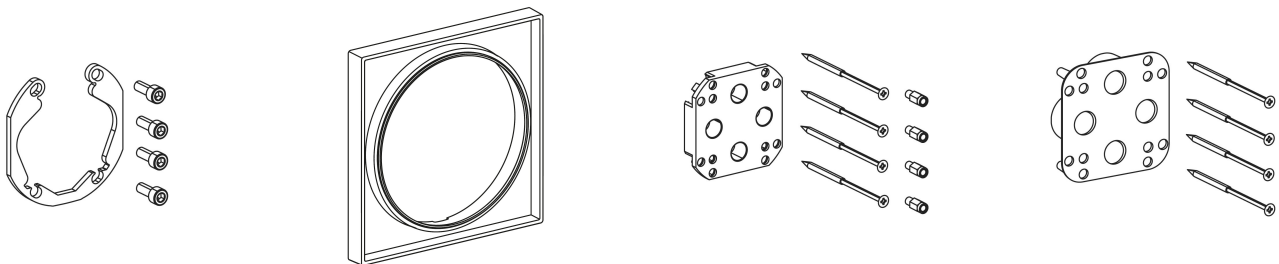

Optional Accessories