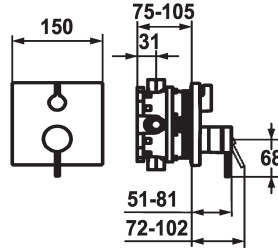

## KWC ZOE

Trim kit - Lever mixer - Tub

Modell-Linie: ZOE | 20.204.510.000

Showers | Exposed bath mixer

### Concealed unit

Trim kit

Trim kit, with vacuum breaker

- \* Trim kit with function unit
- \* Outflow top and below
- \* Turning handle for diverter
- \* KWC cartridge M 35 H
- with ceramic discs
- flow rate and temperature continuously variable
- \* Scope of delivery:

- Function unit, lever, cap, sleeve, cover plate, holder for escutcheon, diverter
- Fastening of the cover plate without screws
- \* To be ordered separately:
- Unit for concealed installation KWC BLUEBOX®
- ½", without shut-off valve, 39.999.900.931
- ¾" (½"), with shut-off valve, 39.999.910.931

### Technical Data

Flow rate
Diameter
Handling
Color code
Installation type
Faucet_typ
Acoustic group
Concealed unit
Energy label
material

19 l/min (3 bar)
150 x 150
front lever
chromeline
Wall mounted
Lever mixer
I
Trim kit, with vacuum breaker
C
Brass