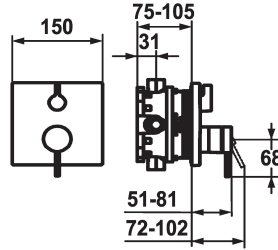

KWC ZOE

Trim kit - Lever mixer - Tub

Modell-Linie: ZOE | 20.204.510.000

Showers | Exposed bath mixer

KWC-No.

124015
chromeline, Trim kit

124016
chromeline, Trim kit, with vacuum breaker

- * Trim kit with function unit
- * Outflow top and below
- * Turning handle for diverter
- * KWC cartridge M 35 H
- with ceramic discs
- flow rate and temperature continuously variable
- * Scope of delivery:

Concealed_unit

Trim kit

Trim kit, with vacuum breaker

- Function unit, lever, cap, sleeve, cover plate, holder for escutcheon, diverter
- Fastening of the cover plate without screws
- * To be ordered separately:
- Unit for concealed installation KWC BLUEBOX®
- ½", without shut-off valve, 39.999.900.931
- ¾" (½"), with shut-off valve, 39.999.910.931

Technical Data

Flow rate
Diameter
Handling
Color code
Installation_type
Faucet_typ
G_Acoustic group
Concealed_unit
Energy Label
material

19 l/min (3 bar)
150 x 150
front lever
chrome
Wall mounted
Lever mixer
I
Trim kit, with vacuum breaker
C
Brass