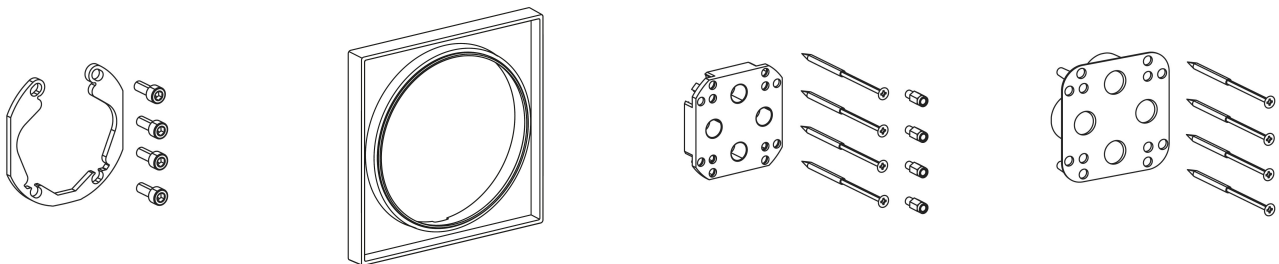

KWC ZOE

Trim kit - Lever mixer - Tub

Modell-Linie: ZOE | 20.204.510.000

Showers | Exposed bath mixer

KWC-No.

124015
chromeline, Trim kit

124016
chromeline, Trim kit, with vacuum breaker

- * Trim kit with function unit
- * Outflow top and below
- * Turning handle for diverter
- * KWC cartridge M 35 H
- with ceramic discs
- flow rate and temperature continuously variable
- * Scope of delivery:

Concealed_unit

Trim kit

Trim kit, with vacuum breaker

- Function unit, lever, cap, sleeve, cover plate, holder for escutcheon, diverter
- Fastening of the cover plate without screws
- * To be ordered separately:
- Unit for concealed installation KWC BLUEBOX®
- ½", without shut-off valve, 39.999.900.931
- ¾" (½"), with shut-off valve, 39.999.910.931

Technical Data

Flow rate
Diameter
Handling
Color code
Installation_type
Faucet_typ
G_Acoustic group
Concealed_unit
Energy Label
material

19 l/min (3 bar)
150 x 150
front lever
chrome
Wall mounted
Lever mixer
I
Trim kit, with vacuum breaker
C
Brass

Optional Accessories

KWC ZOE

Trim kit - Lever mixer - Tub

Modell-Linie: ZOE | 20.204.510.000

Showers | Exposed bath mixer

BLUEBOX Alignment set

537593
Z.537.593

BLUEBOX Excutcheon extension