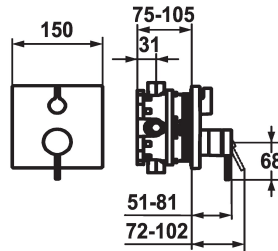

KWC ZOE Trim kit - Lever mixer - Tub

Modell-Linie: ZOE | 20.204.500.000
Duschar | Badkarsarmaturer

KWC-No.

124015
chromeline, Trim kit

124016
chromeline, Trim kit, with vacuum breaker

- * Trim kit with function unit
- * Outflow top and below
- * Turning handle for diverter
- * KWC cartridge M 35 H
- with ceramic discs
- flow rate and temperature continuously variable
- * Scope of delivery:

ATT-KWC-UNTERPUTZ

FM-Set

FM-Set mit SI

- Function unit, lever, cap, sleeve, cover plate, holder for escutcheon, diverter
- Fastening of the cover plate without screws
- * To be ordered separately:
- Unit for concealed installation KWC BLUEBOX®
- ½", without shut-off valve, 39.999.900.931
- ¾" (½"), with shut-off valve, 39.999.910.931

Technical Data

ATT-KWC-A_ABGANG_UP

Diameter

Handling

ATT-KWC-FARBCODE

Installation_type

Faucet_typ

G_Acoustic group

ATT-KWC-UNTERPUTZ

EnergyLabelCH

Material

19 l/min (3 bar)

150x150

frontbedient

chromeline

Väggmontering