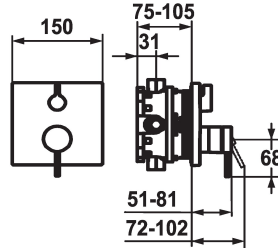

### KWC-No.

**124015**  
chromeline, Trim kit

**124016**  
chromeline, Trim kit, with vacuum breaker

- \* Trim kit with function unit
- \* Outflow top and below
- \* Turning handle for diverter
- \* KWC cartridge M 35 H
- with ceramic discs
- flow rate and temperature continuously variable
- \* Scope of delivery:

ATT-KWC-UNTERPUTZ

EnergyLabelCH

Material

19 l/min (3 bar)

150x150

frontbedient

chromeline

Montaż naścienny