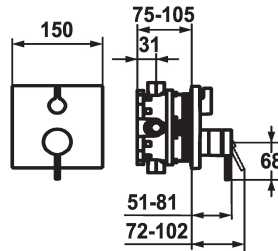

KWC ZOE

Trim kit - Lever mixer - Tub

Modell-Linie: ZOE | 20.204.500.000
Showers | Exposed bath mixer

KWC-No.

124015
chromeline, Trim kit

124016
chromeline, Trim kit, with vacuum breaker

- * Trim kit with function unit
- * Outflow top and below
- * Turning handle for diverter
- * KWC cartridge M 35 H
- with ceramic discs
- flow rate and temperature continuously variable
- * Scope of delivery:

Concealed unit

Trim kit

Trim kit, with vacuum breaker

- Function unit, lever, cap, sleeve, cover plate, holder for escutcheon, diverter
- Fastening of the cover plate without screws
- * To be ordered separately:
- Unit for concealed installation KWC BLUEBOX®
- ½", without shut-off valve, 39.999.900.931
- ¾" (½"), with shut-off valve, 39.999.910.931

Technical Data

Flow rate
Diameter
Handling
Color code
Installation type
Faucet_typ
Acoustic group
Concealed unit
Energy label
material

19 l/min (3 bar)
150 x 150
front lever
chromeline
Wall mounted
Lever mixer
I
Trim kit
C
Brass