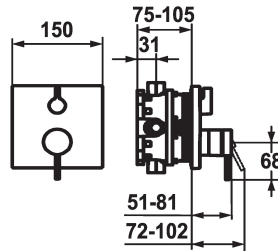

KWC ZOE

Trim kit - Lever mixer - Tub

Modell-Linie: ZOE | 20.204.500.000
Showers | Exposed bath mixer

KWC-No.

124015
chromeline, Trim kit

124016
chromeline, Trim kit, with vacuum breaker

- * Trim kit with function unit
- * Outflow top and below
- * Turning handle for diverter
- * KWC cartridge M 35 H
- with ceramic discs
- flow rate and temperature continuously variable
- * Scope of delivery:

Concealed_unit

Trim kit

Trim kit, with vacuum breaker

- Function unit, lever, cap, sleeve, cover plate, holder for escutcheon, diverter
- Fastening of the cover plate without screws
- * To be ordered separately:
- Unit for concealed installation KWC BLUEBOX®
- ½", without shut-off valve, 39.999.900.931
- ¾" (½"), with shut-off valve, 39.999.910.931

Technical Data

Flow rate
Diameter
Handling
Color code
Installation_type
Faucet_typ
G_Acoustic group
Concealed_unit
Energy Label
material

19 l/min (3 bar)
150 x 150
front lever
chrome
Wall mounted
Lever mixer
I
Trim kit
C
Brass