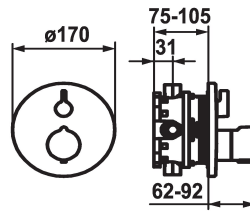

KWC

Trim kit - Thermostatic mixer - Tub

Modell-Linie: **SHOWERCULTURE** | 20.004.812.000

Ventiler | Termostatiska blandningsventiler

KWC-No.

124012
chromeline, Trim kit

124013
chromeline, Trim kit, with vacuum breaker