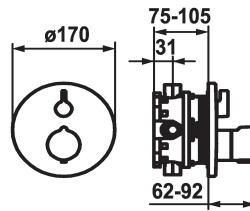

KWC

Trim kit - Thermostatic mixer - Tub

Modell-Linie: **SHOWERCULTURE** | 20.004.812.000
Valves | Thermostatic mixing valve

KWC-No.

124012
chromeline, Trim kit

124013
chromeline, Trim kit, with vacuum breaker

- escutcheon handle to control flow and for diverter
- Fastening of the cover plate without screws
- * To be ordered separately:
 - Unit for concealed installation KWC BLUEBOX®
 - ½", without shut-off valve, 39.999.900.931
 - ¾" (½"), with shut-off valve, 39.999.910.931

Technical Data

Flow rate
Diameter
Handling
Color code
Installation type
Faucet_typ
Acoustic group
Concealed unit
Energy label
material

19 l/min (3 bar)
D170
front lever
chromeline
Wall mounted
Thermostatic
I
Trim kit, with vacuum breaker
C
Brass