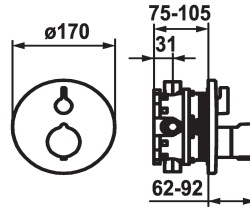

KWC

Trim kit - Thermostatic mixer - Tub

Modell-Linie: **SHOWERCULTURE** | 20.004.812.000
Valves | Thermostatic mixing valve

KWC-No.

124012
chromeline, Trim kit

124013
chromeline, Trim kit, with vacuum breaker

125034
matt black, Trim kit

125035
matt black, Trim kit, with vacuum breaker

125061
brushed steel, Trim kit

125062
brushed steel, Trim kit, with vacuum breaker

Color code

chromeline

chromeline

matt black

matt black

brushed steel

brushed steel

Concealed unit

Trim kit

Trim kit, with vacuum breaker

Trim kit

Trim kit, with vacuum breaker

Trim kit

Trim kit, with vacuum breaker

- Trim kit with thermostatic function unit style
- Outflow top and below
- SkinProtect - Safety stop prevents scalding
- Turning handle to control flow and for diverter
- Intrinsically safe against backflow
- Scope of delivery:
  - Function unit, temperature lever, sleeve, cover plate, holder for

- escutcheon handle to control flow and for diverter
- Fastening of the cover plate without screws
- To be ordered separately:
  - Unit for concealed installation KWC BLUEBOX®
  - ½", without shut-off valve, 39.999.900.931
  - ¾" (½"), with shut-off valve, 39.999.910.931

Technical Data

Flow rate
Diameter
Handling
Color code
Installation type
Faucet_typ
Acoustic group
Concealed unit
Energy label
material

19 l/min (3 bar)
D170
front lever
chromeline
Wall mounted
Thermostatic
I
Trim kit, with vacuum breaker
C
Brass

Optional Accessories