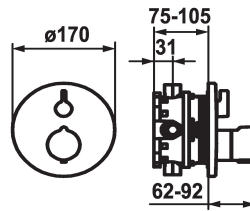

KWC

Trim kit - Thermostatic mixer - Tub

Modell-Linie: **SHOWERCULTURE | 20.004.812.000**
Valves | Thermostatic mixing valve

KWC-No.

124012
chromeline, Trim kit

124013
chromeline, Trim kit, with vacuum breaker

125034
matt black, Trim kit

125035
matt black, Trim kit, with vacuum breaker

125061
brushed steel, Trim kit

125062
brushed steel, Trim kit, with vacuum breaker

Color code

chrome

chrome

matt black

Technical Data

Flow rate
Diameter
Handling
Color code
Installation_type
Faucet_typ
G_Acoustic group
Concealed_unit
Energy Label
material

19 l/min (3 bar)
D170
front lever
chrome
Wall mounted
Thermostatic
I
Trim kit, with vacuum breaker
C
Brass