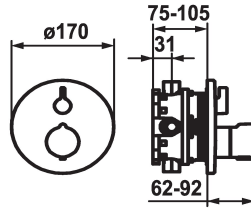

KWC

Trim kit - Thermostatic mixer - Tub

Modell-Linie: **SHOWERCULTURE | 20.004.802.000**
Ventiler | Termostatiska blandningsventiler

KWC-No.

124012
chromeline, Trim kit

124013
chromeline, Trim kit, with vacuum breaker