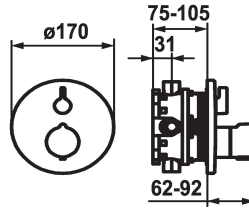

KWC

Trim kit - Thermostatic mixer - Tub

Modell-Linie: **SHOWERCULTURE** | 20.004.802.000
Valves | Thermostatic mixing valve

KWC-No.

124012
chromeline, Trim kit

124013
chromeline, Trim kit, with vacuum breaker

125034
matt black, Trim kit

125035
matt black, Trim kit, with vacuum breaker

125061
brushed steel, Trim kit

125062
brushed steel, Trim kit, with vacuum breaker

Color code

chromeline

chromeline

matt black

matt black

brushed steel

brushed steel

Concealed unit

Trim kit

Trim kit, with vacuum breaker

Trim kit

Trim kit, with vacuum breaker

Trim kit

Trim kit, with vacuum breaker

- Trim kit with thermostatic function unit style
- Outflow top and below
- SkinProtect - Safety stop prevents scalding
- Turning handle to control flow and for diverter
- Inherently safe against backflow
- Scope of delivery:
  - Function unit, temperature lever, sleeve, cover plate, holder for

- escutcheon handle to control flow and for diverter
- Fastening of the cover plate without screws
- To be ordered separately:
  - Unit for concealed installation KWC BLUEBOX®
  - ½", without shut-off valve, 39.999.900.931
  - ¾" (½"), with shut-off valve, 39.999.910.931

Technical Data

Flow rate
Diameter
Handling
Color code
Installation type
Faucet_typ
Acoustic group
Concealed unit
Energy label
material

19 l/min (3 bar)
D170
front lever
chromeline
Wall mounted
Thermostatic
I
Trim kit
C
Brass

Optional Accessories