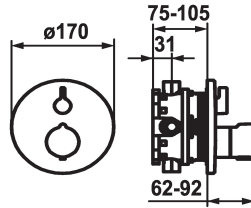

KWC

Trim kit - Thermostatic mixer - Tub

Modell-Linie: **SHOWERCULTURE** | 20.004.802.000
Valves | Thermostatic mixing valve

KWC-No.

124012
chromeline, Trim kit

124013
chromeline, Trim kit, with vacuum breaker

125034
matt black, Trim kit

125035
matt black, Trim kit, with vacuum breaker

125061
brushed steel, Trim kit

125062
brushed steel, Trim kit, with vacuum breaker

Color code

chromeline

chromeline

matt black

matt black

brushed steel

brushed steel

Concealed unit

Trim kit

Trim kit, with vacuum breaker

Trim kit

Trim kit, with vacuum breaker

Trim kit

Trim kit, with vacuum breaker

- Trim kit with thermostatic function unit style
- Outflow top and below
- SkinProtect - Safety stop prevents scalding
- Turning handle to control flow and for diverter
- Intrinsically safe against backflow
- Scope of delivery:
  - Function unit, temperature lever, sleeve, cover plate, holder for

- escutcheon handle to control flow and for diverter
- Fastening of the cover plate without screws
- To be ordered separately:
  - Unit for concealed installation KWC BLUEBOX®
  - ½", without shut-off valve, 39.999.900.931
  - ¾" (½"), with shut-off valve, 39.999.910.931

Technical Data

Flow rate
Diameter
Handling
Color code
Installation type
Faucet_typ
Acoustic group
Concealed unit
Energy label
material

19 l/min (3 bar)
D170
front lever
chromeline
Wall mounted
Thermostatic
I
Trim kit
C
Brass

Optional Accessories