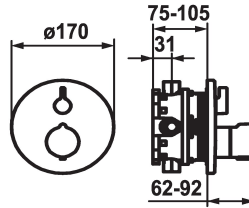

KWC

Trim kit - Thermostatic mixer - Tub

Modell-Linie: **SHOWERCULTURE | 20.004.802.000**
Valves | Thermostatic mixing valve

KWC-No.

124012
chromeline, Trim kit

124013
chromeline, Trim kit, with vacuum breaker

Technical Data

Flow rate
Diameter
Handling
Color code
Installation_type
Faucet_typ
G_Acoustic group
Concealed_unit
Energy Label
material

19 l/min (3 bar)
D170
front lever
chrome
Wall mounted
Thermostatic
I
Trim kit
C
Brass