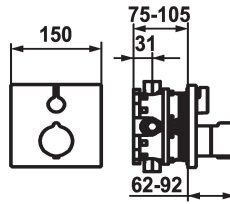

KWC

Trim kit - Thermostatic mixer - Tub

Modell-Linie: **SHOWERCULTURE | 20.004.811.000**
Showers | Complementary parts showers

KWC-No.

124009
chromeline, Trim kit

124010
chromeline, Trim kit, with vacuum breaker

* To be ordered separately:

- Unit for concealed installation KWC BLUEBOX®

½", without shut-off valve, 39.999.900.931

¾" (½"), with shut-off valve, 39.999.910.931

Technical Data

Flow rate

19 l/min (3 bar)

Diameter

150 x 150

Handling

front lever

Color code

chromeline

Installation type

Wall mounted

Faucet_typ