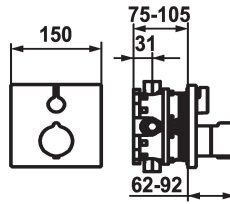

KWC

Trim kit - Thermostatic mixer - Tub

Modell-Linie: **SHOWERCULTURE | 20.004.811.000**
Showers | Complementary parts showers

KWC-No.

124009
chromeline, Trim kit

124010
chromeline, Trim kit, with vacuum breaker

125546
matt black, Trim kit

125547
matt black, Trim kit, with vacuum breaker

124968
brushed steel, Trim kit

124969
brushed steel, Trim kit, with vacuum breaker

Color code

chromeline

chromeline

matt black

matt black

brushed steel

brushed steel

Concealed unit

Trim kit

Trim kit, with vacuum breaker

Trim kit

Trim kit, with vacuum breaker

Trim kit

Trim kit, with vacuum breaker

* Trim kit with thermostatic function unit design

* Outflow top and below

* SkinProtect - Safety stop prevents scalding

* Turning handle to control flow and for diverter

* Inherently safe against backflow

* Scope of delivery:

- Function unit, temperature lever, sleeve, cover plate, holder for

escutcheon handle to control flow and for diverter

- Fastening of the cover plate without screws

* To be ordered separately:

- Unit for concealed installation KWC BLUEBOX®

1/2", without shut-off valve, 39.999.900.931

3/4" (1/2"), with shut-off valve, 39.999.910.931

Technical Data

Flow rate

19 l/min (3 bar)

Diameter

150 x 150

Handling

front lever

Color code

chromeline

Installation type

Wall mounted

Faucet_typ

Thermostatic

Acoustic group

I

Concealed unit

Trim kit, with vacuum breaker

Energy label

C

material

Brass

Optional Accessories